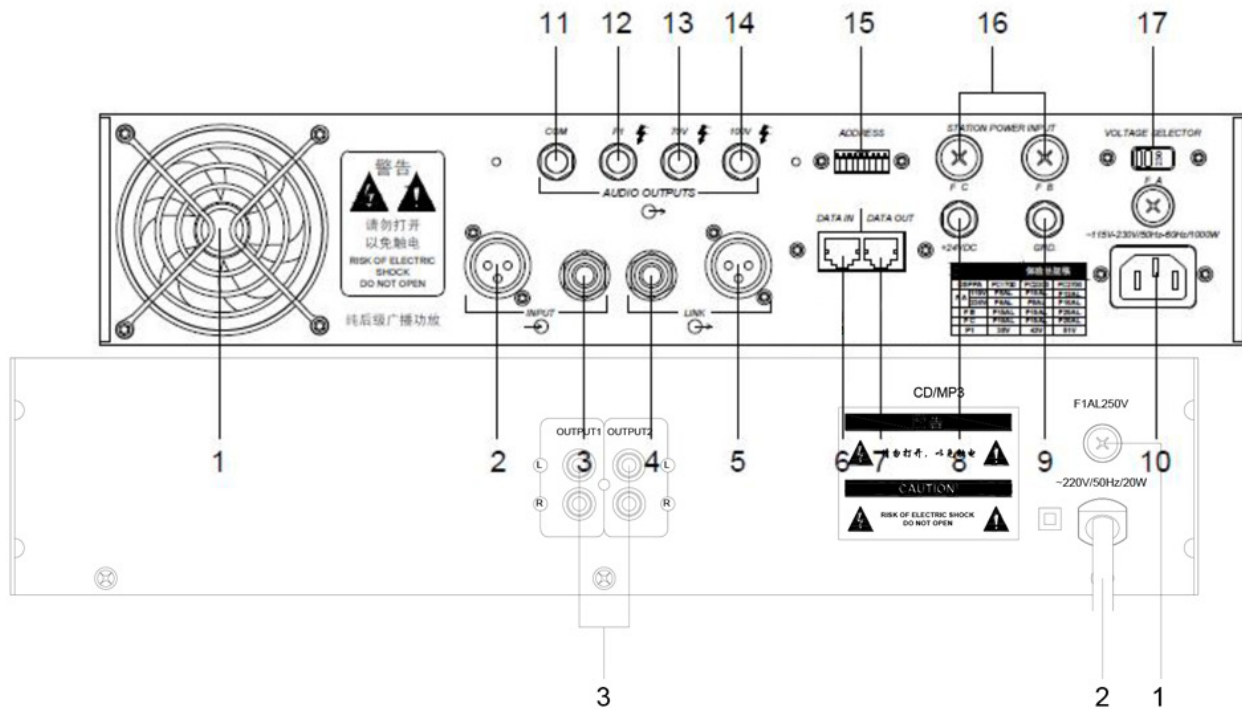

Specifications

Model	DS-P656
Frequency response	20Hz-20kHz(±3dB)
Signal to Noise Ratio	90dB
Dynamic range	90dB
THD	0.005%
Wow & Flutter	Under the limited level
Output level	0dBV
Protection	AC fuse
Power Requirement	AC220-240V/50-60Hz
Outer Packing Size (mm)	(L×W×H)530×440×195
Unit Size (mm)	(L×W×H)484×365×88
Gross weight	8.7kg
Net weight	6.9Kg

Front Panel

1. POWER SWITCH (1 is power on and the “power LED” is on)
2. POWER INDICATOR
3. 1 TO +5 KEYS
4. DISC DOOR
5. DISPLAY SCREEN
6. OPEN KEYS
7. PLAY/PAUSE KEYS

8. STOP KEYS
9. REPEAT KEYS
10. SEARCH UP KEYS
11. SEARCH DOWN KEYS
12. SKIP UP KEYS
13. SKIP DOWN KEYS
14. USB JACK

Rear Panel

1. AC POWER CORD
2. AC FUSE
3. OUTPUT JACK

Notice; DVD part of the machine can only output audio signal and has not video frequency broadcasting function.