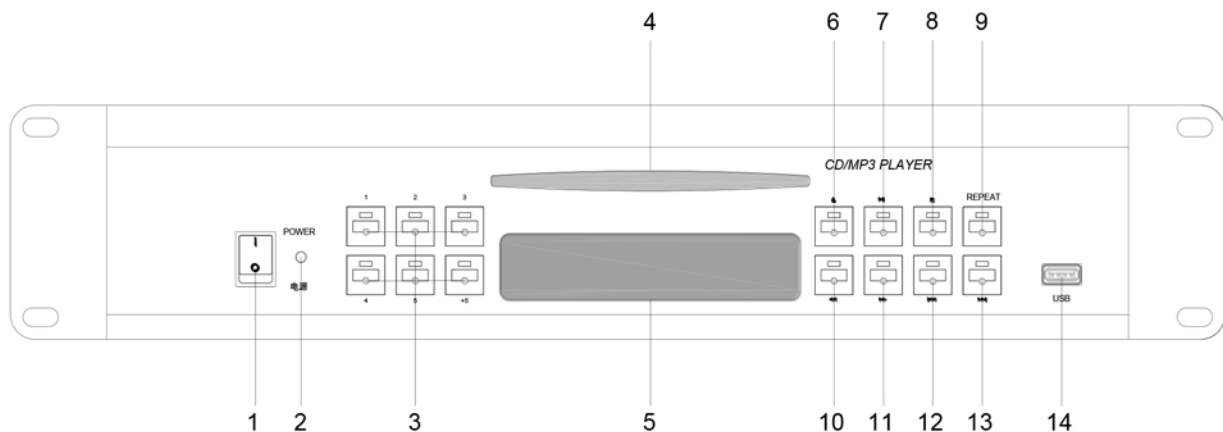

The setup can play CMF format such as CD, MP3, VCD, DVD ,etc. In this equipment the mode to provide CMF for setup has CD, MP3, VCD, DVD dishware and mobile hard disk which connected with USB jack, etc . When this two supply modes concurrence in equipment ,the equipment will read and play the CMF on dish first; when the dish is taken out from dish storehouse , the equipment will read and play the MP3 CMF which connected with USB port again; while setup is playing MP3 CMF on the mobile hard disk now. At this moment if another dish is put in the dish storehouse, the equipment will read and play the CMF on dish once again.

Specifications

Model	DS-P656
Frequency response	20Hz-20kHz(±3dB)
Signal to Noise Ratio	90dB
Dynamic range	90dB
THD	0.005%
Wow & Flutter	Under the limited level
Output level	0dBV
Protection	AC fuse
Power Requirement	AC220-240V/50-60Hz
Outer Packing Size (mm)	(L×W×H)530×440×195
Unit Size (mm)	(L×W×H)484×365×88
Gross weight	8.7kg
Net weight	6.9Kg

Front Panel

1. POWER SWITCH (1 is power on and the “power LED” is on)
2. POWER INDICATOR
3. 1 TO +5 KEYS
4. DISC DOOR
5. DISPLAY SCREEN
6. OPEN KEYS
7. PLAY/PAUSE KEYS

8. STOP KEYS
9. REPEAT KEYS
10. SEARCH UP KEYS
11. SEARCH DOWN KEYS
12. SKIP UP KEYS
13. SKIP DOWN KEYS
14. USB JACK

Rear Panel

1. AC POWER CORD
2. AC FUSE
3. OUTPUT JACK

Notice; DVD part of the machine can only output audio signal and has not video frequency broadcasting function.